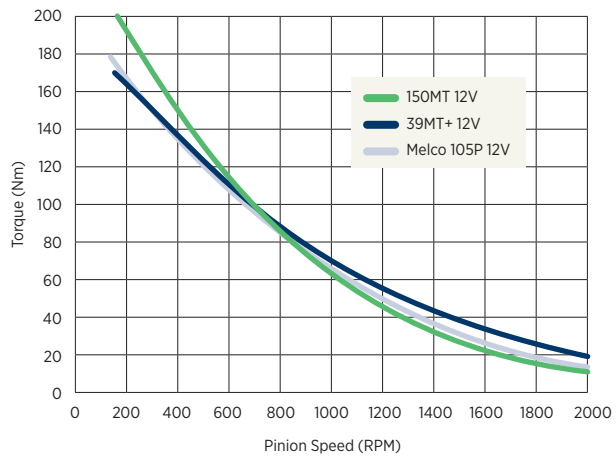

TORQUE VERSUS SPEED