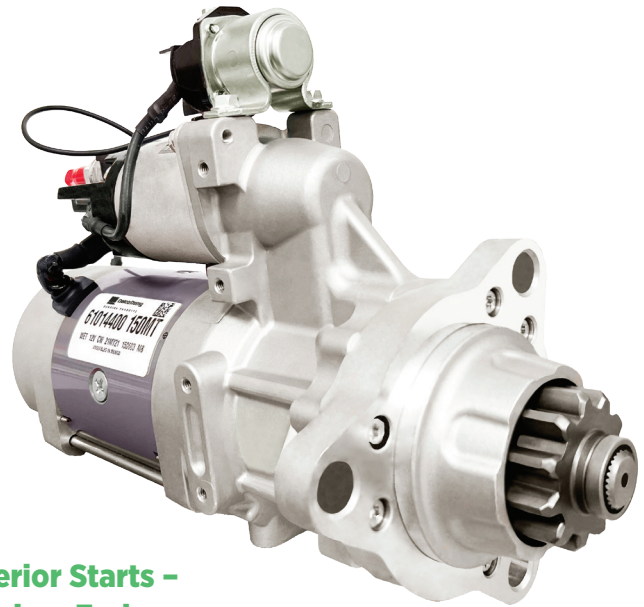

GENUINE PRODUCTS

150MT™ Heavy Duty Starter

FEATURES & BENEFITS

- High performance power pack provides optimized performance for better engine starts and supports multiple improved vehicle power sources/battery loading
- Long life operation and over crank thermal protection offers more reliability to meet new vehicle requirements
- Improved mechanical rigidity to support new vehicle operating requirements
- Warranty: 3 year/unlimited miles (Applicable to U.S. and Canada only)

Superior Starts – Premium Endurance

SPECIFICATIONS

| | |
|--|---|
| Engine Size | 12V up to 16 Liters, 24V up to 18 Liters |
| Rotation | Clockwise (viewing pinion end) |
| Mounting | SAE 1, SAE 3 and customer specific as requires |
| Pinion Data | 11 Tooth, 6-8 Pitch; 12 Tooth, 8-10 Pitch; 12 Tooth, Mod 3-metric |
| Output | 12V peak at 7.3kW, 24V peak at 9.0kW |
| Weight | 15.5 kg/34.1 lbs. |
| Diameter | 115 mm/4.53 inches |
| Heavy Duty Drive | Electrical Soft-Start Engagement System Overrunning Clutch |
| Starting Torque with Optimized Gear Ratio | 4.3:1 |

TORQUE VERSUS SPEED

TORQUE PER AMP

150MT™ Heavy Duty Starter

| ENGINE | VOLTAGE | 39MT | 150MT | COMPETITIVE CROSS REFERENCES |
|---|---------|----------|----------|---|
| Detroit Diesel Series 60 (S60), CAT C9, C10, C11, C12, C13 & C15, Cummins ISM, M11, N14 & ISX 15, MaxxForce 15, Mack E7 | 12V | 8200308 | 61014400 | PC1479, IN1478, FLO975, FLO777, FLO579, MIB970777, MIB970975, D616005003, D616002004 |
| DD 13/15/16 2016 and newer | 12V | 61008898 | 61015900 | FLA579, M110613, M110R2613SE |
| Cummins ISC & ISL, MaxxForce 9, 10, 11 & 13, Paccar PX-8 & PX-9, International DT466, DT530, DT570 & HT570 | 12V | 8200433 | 61017311 | PC1379, PC2679, PC72679, IN1378, IN3179, M110610, M110606, M105302, M105602, 428000-2690, 228000-5311 |
| CAT C12, C13, C15, Cummins ISM, ISX, N14, Detroit S60, Mack E7 | 24V | 8200330 | 61015901 | PV2479, PC83579, MC2378 |