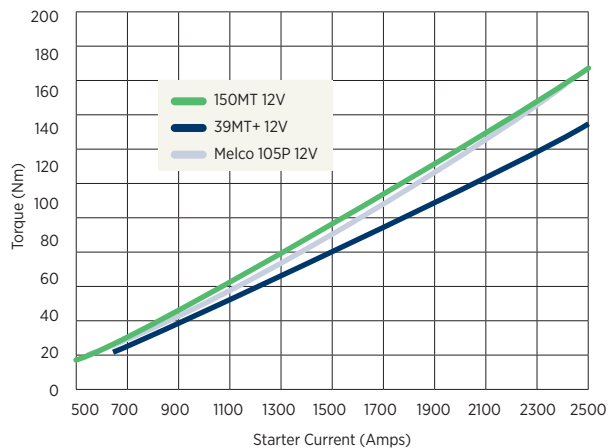

Superior Starts – Premium Endurance

SPECIFICATIONS

| | |
|--|---|
| Engine Size | 12V up to 16 Liters, 24V up to 18 Liters |
| Rotation | Clockwise (viewing pinion end) |
| Mounting | SAE 1, SAE 3 and customer specific as requires |
| Pinion Data | 11 Tooth, 6-8 Pitch; 12 Tooth, 8-10 Pitch; 12 Tooth, Mod 3-metric |
| Output | 12V peak at 7.3kW, 24V peak at 9.0kW |
| Weight | 15.5 kg/34.1 lbs. |
| Diameter | 115 mm/4.53 inches |
| Heavy Duty Drive | Electrical Soft-Start Engagement System Overrunning Clutch |
| Starting Torque with Optimized Gear Ratio | 4.3:1 |

TORQUE VERSUS SPEED

TORQUE PER AMP

150MT™ Heavy Duty Starter

| ENGINE | VOLTAGE | 39MT | 150MT | COMPETITIVE CROSS REFERENCES |
|---|---------|----------|----------|---|
| Detroit Diesel Series 60 (S60), CAT C9, C10, C11, C12, C13 & C15, Cummins ISM, M11, N14 & ISX 15, MaxxForce 15, Mack E7 | 12V | 8200308 | 61014400 | PC1479, IN1478, FLO975, FLO777, FLO579, MIB970777, MIB970975, D616005003, D616002004 |
| DD 13/15/16 2016 and newer | 12V | 61008898 | 61015900 | FLA579, M110613, M110R2613SE |
| Cummins ISC & ISL, MaxxForce 9, 10, 11 & 13, Paccar PX-8 & PX-9, International DT466, DT530, DT570 & HT570 | 12V | 8200433 | 61017311 | PC1379, PC2679, PC72679, IN1378, IN3179, M110610, M110606, M105302, M105602, 428000-2690, 228000-5311 |
| CAT C12, C13, C15, Cummins ISM, ISX, N14, Detroit S60, Mack E7 | 24V | 8200330 | 61015901 | PV2479, PC83579, MC2378 |